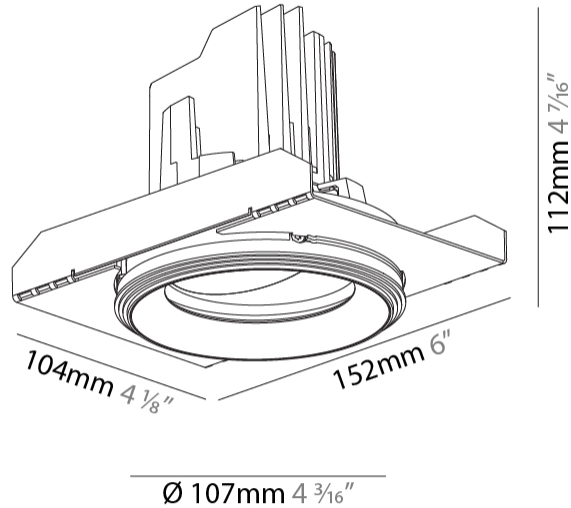

PHYSICAL

Shape: Round
Diameter (mm): 107
Diameter (in): 4 3/16
Height (mm): 112
Height (in): 4 7/16
Ceiling Thickness (mm): 10 / 12.5 / 15 / 25
Ceiling Thickness (in): 3/8 or 1/2 or 9/16 or 1
Min. Recessing Depth (mm): 130
Min. Recessing Depth (in): 5 1/8
Light Distribution: Adjustable / Downlight
Weight (kg): 0.596
Weight (lbs): 1.31
Fixture Finish: SSR / BKV / CWI / CRY / HAB / LAG / UFT / ITA / RUA / RUR / MIC / FTG / MYG / TWT / LOD / PUS / FRO / FUP / KIA / POP / BLS / SPG / MEY / GOH / GUM / CHC / COM / ABZ / JAG / OBR / MOS / ROR
Fixture Material: Aluminum Die Cast
Cut-out Measurements: Ø 111mm / 4 3/8"
Upon Request: Unique Ceiling Thickness

ELECTRICAL

Lamp Type: LED (Zhaga Standard)
Input Wattage (W): 13.2 / 16.5
Total Output Wattage (W): 12.1 / 14.7
Dimming: Tri-Mode (Non-Dimming and Phase Dimming (120Vac only) and 0-10V Dimming)
Driver Included: No
Driver Location: Recessed Housing
Driver Type: Constant Current - Universal
Driver Class: Class 2
Housing: See components
Input Voltage (V): 120 - 277
Constant Current (MA): 350

LED

Number of LEDs: 1
Color Temperature (°K): 2700 / 3000 / 3500 / 4000
Max. Delivered Lumen (lm): 850 / 950 / 1019 / 1040
Nominal Lumen (lm): 960 / 1070 / 1156 / 1180
CRI: >90 CRI
Lamp Life (hrs): 50000
Upon Request: RGB-W Tunable White Special Color Temperature Special LED

OPTICAL

Reflector: 10
Adjustability: Rotational 355°; Tilt 30°
Upon Request: Special Beam Angles

RATINGS AND CERTIFICATIONS