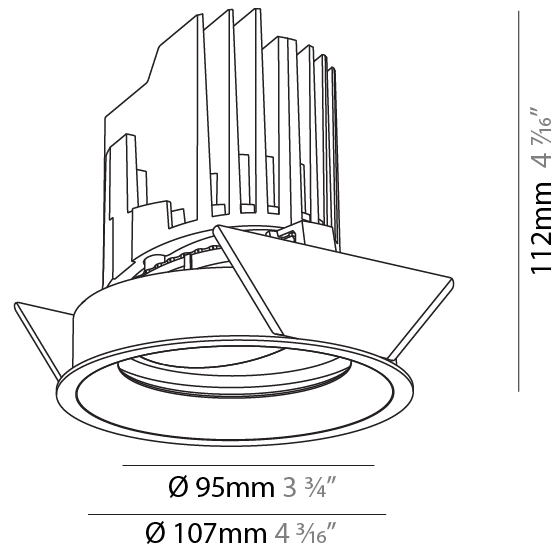

GENERAL

Series: Bioniq
 Subseries: Bioniq Round Adjustable
 Brand: Prolicht
 Division: Architectural
 Mounting Type: Recessed
 Mounting Location: Ceiling
 Subcategory: Downlight

PHYSICAL

Shape: Round
 Diameter (mm): 107
 Diameter (in): 4 3/16
 Height (mm): 112
 Height (in): 4 7/16
 Ceiling Thickness (mm): 10 / 12.5 / 15
 Ceiling Thickness (in): 3/8 or 1/2 or 9/16
 Min. Recessing Depth (mm): 130
 Min. Recessing Depth (in): 5 1/8
 Light Distribution: Adjustable / Downlight
 Weight (kg): 0.47
 Weight (lbs): 1.04
 Fixture Finish: SSR / BKV / CWI / CRY / HAB / LAG / UFT / ITA / RUA / RUR / MIC / FTG / MYG / TWT / LOD / PUS / FRO / FUP / KIA / POP / BLS / SPG / MEY / GOH / GUM / CHC / COM / ABZ / JAG / OBR / MOS / ROR
 Fixture Material: Aluminum Die Cast
 Cut-out Measurements: 98mm / 3 7/8"

OPTICAL

Reflector°: 10
 Optic°: Lens Pack - No Lens
 Adjustability: Rotational 355°; Tilt 30°

RATINGS AND CERTIFICATIONS

Certified By: Certified for North American Standards
 IP rating: IP20

BIONIQ ROUND ADJUSTABLE RECESSED