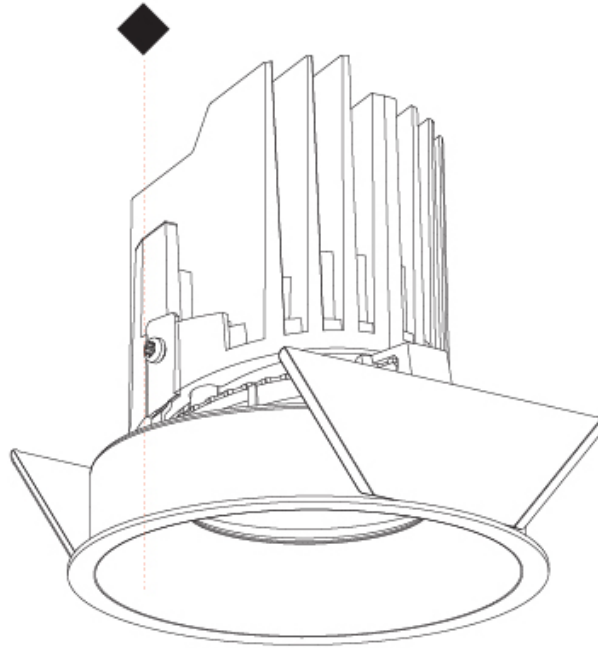

BIONIQ ROUND SEMI ADJUSTABLE RECESSED

A35302-

PROJECT

TYPE

SPECIFIER

QUANTITY

DATE