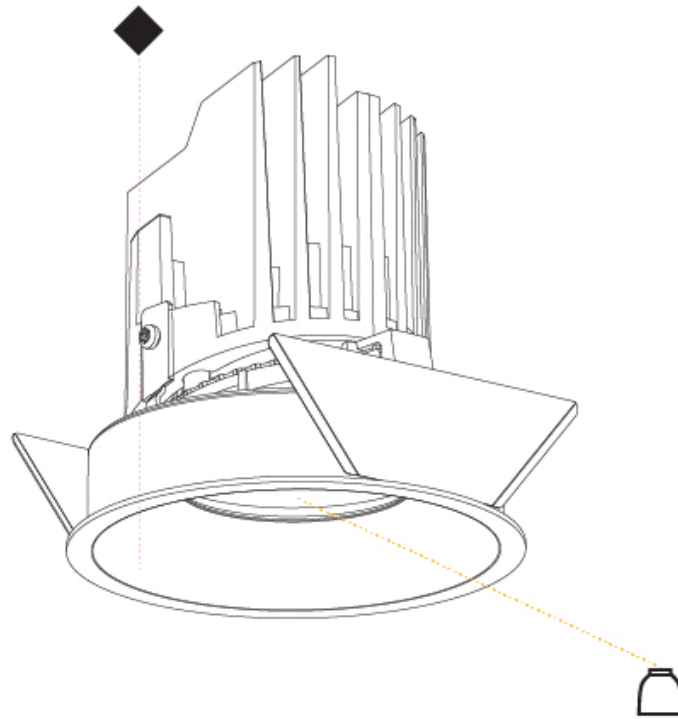

BIONIQ ROUND SEMI ADJUSTABLE RECESSED

A35290-

PROJECT

TYPE

SPECIFIER

QUANTITY

DATE

A