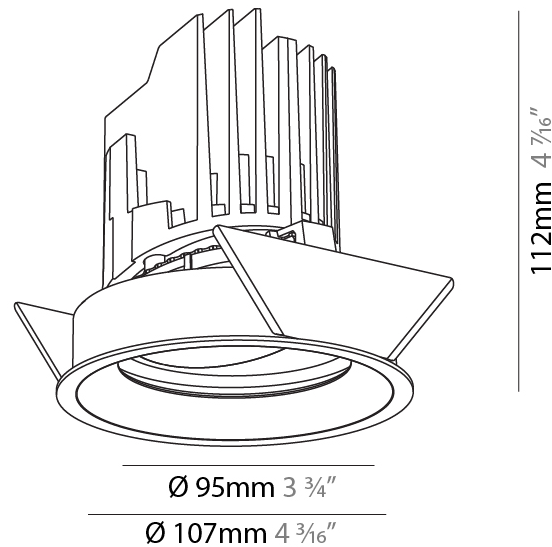

GENERAL

Series: Bioniq
 Subseries: Bioniq Round Adjustable
 Brand: Prolicht
 Division: Architectural
 Mounting Type: Recessed
 Mounting Location: Ceiling
 Subcategory: Downlight

PHYSICAL

Shape: Round
 Diameter (mm): 107
 Diameter (in): 4 3/16
 Height (mm): 112
 Height (in): 4 7/16
 Ceiling Thickness (mm): 10 / 12.5 / 15
 Ceiling Thickness (in): 3/8 or 1/2 or 9/16
 Min. Recessing Depth (mm): 130
 Min. Recessing Depth (in): 5 1/8
 Light Distribution: Adjustable / Downlight
 Weight (kg): 0.47
 Weight (lbs): 1.04
 Fixture Finish: SSR / BKV / CWI / CRY / HAB / LAG / UFT / ITA / RUA / RUR / MIC / FTG / MYG / TWT / LOD / PUS / FRO / FUP / KIA / POP / BLS / SPG / MEY / GOH / GUM / CHC / COM / ABZ / JAG / OBR / MOS / ROR
 Fixture Material: Aluminum Die Cast
 Cut-out Measurements: 98mm / 3 7/8"

OPTICAL

Reflector°: 10
 Adjustability: Rotational 355°; Tilt 30°

RATINGS AND CERTIFICATIONS

Certified By: Certified for North American Standards
 IP rating: IP20

98mm 3 7/8" 130mm 5 1/8" 10 | 15mm 3/8" 9/16" 30° 355°