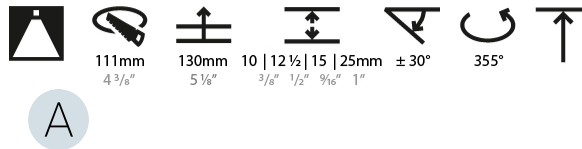

PHYSICAL

Shape: Round
Diameter (mm): 107
Diameter (in): 4 3/16
Height (mm): 112
Height (in): 4 7/16
Ceiling Thickness (mm): 10 / 12.5 / 15 / 25
Ceiling Thickness (in): 3/8 or 1/2 or 9/16 or 1
Min. Recessing Depth (mm): 130
Min. Recessing Depth (in): 5 1/8
Light Distribution: Adjustable / Downlight
Weight (kg): 0.596
Weight (lbs): 1.31
Fixture Finish: SSR / BKV / CWI / CRY / HAB / LAG / UFT / ITA / RUA / RUR / MIC / FTG / MYG / TWT / LOD / PUS / FRO / FUP / KIA / POP / BLS / SPG / MEY / GOH / GUM / CHC / COM / ABZ / JAG / OBR / MOS / ROR
Fixture Material: Aluminum Die Cast
Cut-out Measurements: Ø 111mm / 4 3/8"
Upon Request: Unique Ceiling Thickness

ELECTRICAL

Lamp Type: LED (Zhaga Standard)
Input Wattage (W): 13.2 / 16.5
Total Output Wattage (W): 12.1 / 14.7
Dimming: Tri-Mode (Non-Dimming and Phase Dimming (120Vac only) and 0-10V Dimming)
Driver Included: No
Driver Location: Recessed Housing
Driver Type: Constant Current - Universal
Driver Class: Class 2
Housing: See components
Input Voltage (V): 120 - 277
Constant Current (MA): 350

LED

Number of LEDs: 1
Color Temperature (°K): 2700 / 3000 / 3500 / 4000
Max. Delivered Lumen (lm): 850 / 950 / 1019 / 1040
Nominal Lumen (lm): 960 / 1070 / 1156 / 1180
CRI: >90 CRI
Lamp Life (hrs): 50000
Upon Request: RGB-W Tunable White Special Color Temperature Special LED

OPTICAL

Reflector: 10
Adjustability: Rotational 355°; Tilt 30°
Upon Request: Special Beam Angles

RATINGS AND CERTIFICATIONS