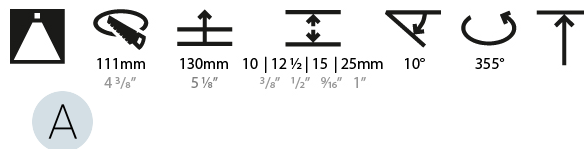

ELECTRICAL

Lamp Type: LED (Zhaga Standard)
Input Wattage (W): 13.2 / 16.5
Total Output Wattage (W): 12.1 / 14.7
Dimming: Tri-Mode (Non-Dimming and Phase Dimming (120Vac only) and 0-10V Dimming)
Driver Included: No
Driver Location: Recessed Housing
Driver Type: Constant Current - Universal
Driver Class: Class 2
Housing: See components
Input Voltage (V): 120 - 277
Constant Current (MA): 350

LED

Number of LEDs: 1
Color Temperature (°K): 2700 / 3000 / 3500 / 4000
Max. Delivered Lumen (lm): 850 / 950 / 1019 / 1040
Nominal Lumen (lm): 960 / 1070 / 1156 / 1180
CRI: >90 CRI
Efficiency (%): 88.5
Lamp Life (hrs): 50000
Upon Request: RGB-W Tunable White Special Color Temperature Special LED

OPTICAL

Reflector°: 10
Adjustability: Rotational 355°; Tilt 10°
Upon Request: Special Beam Angles

RATINGS AND CERTIFICATIONS

Zaneen Group Inc. © 2024, T 1800-388-3382, F 416-247-9319, www.zaneen.com
Certified By: Certified for North American Standards
Available for International specifications by adding "INT" at the end of the existing Model #. For assistance on 'custom' specifications, contact zteam@zaneen.com.
IP Rating: IP20
If a conflict occurs to supply the best product, we reserve the right to change specifications or materials without notice. The most recent specification sheets are found at zaneen.com