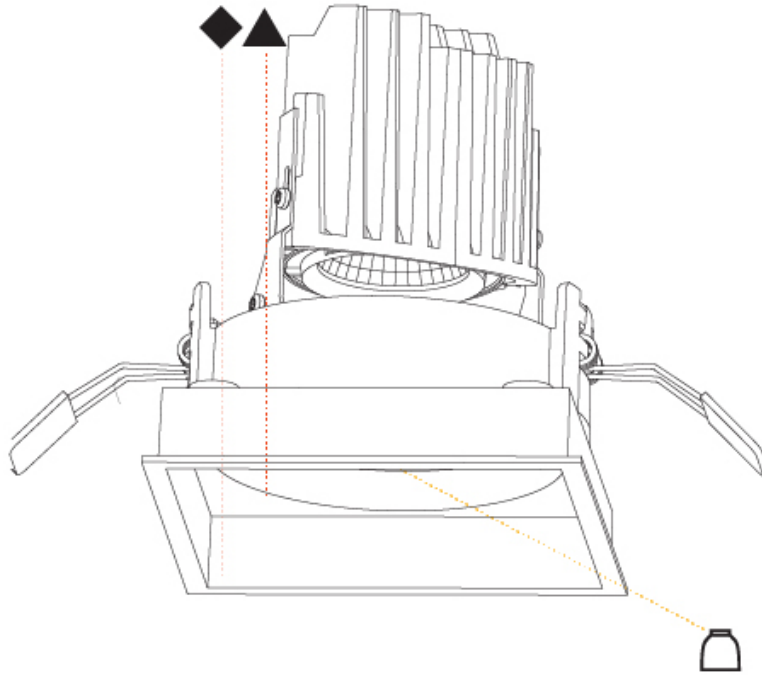

BIONIQ ROUND ADJUSTABLE RECESSED

A35224-

PROJECT	_____
TYPE	_____
SPECIFIER	_____
QUANTITY	_____
DATE	_____

A