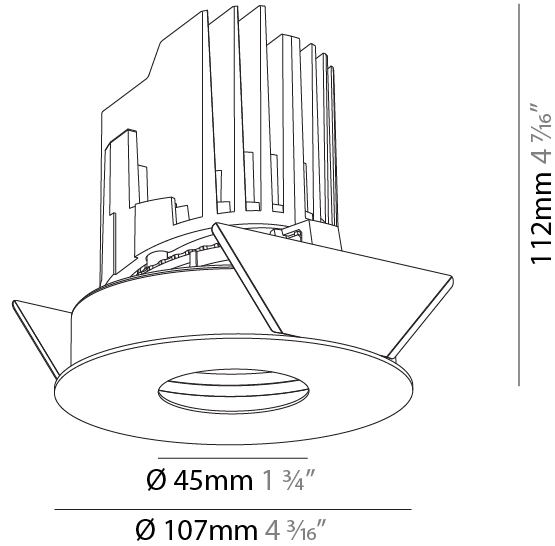

PHYSICAL

Shape: Round
Diameter (mm): 107
Diameter (in): 4 3/16
Height (mm): 112
Height (in): 4 7/16
Ceiling Thickness (mm): 10 / 12.5 / 15
Ceiling Thickness (in): 3/8 or 1/2 or 9/16
Min. Recessing Depth (mm): 130
Min. Recessing Depth (in): 5 1/8
Light Distribution: Adjustable / Downlight
Weight (kg): 0.473
Weight (lbs): 1.04
Fixture Finish: SSR / BKV / CWI / CRY / HAB / LAG / UFT / ITA / RUA / RUR / MIC / FTG / MYG / TWT / LOD / PUS / FRO / FUP / KIA / POP / BLS / SPG / MEY / GOH / GUM / CHC / COM / ABZ / JAG / OBR / MOS / ROR
Fixture Material: Aluminum Die Cast
Cut-out Measurements: 98mm / 3 7/8"

ELECTRICAL

Lamp Type: LED
Input Wattage (W): 13.2 / 16.5
Total Output Wattage (W): 12 / 15
Dimming: Tri-Mode (Non-Dimming and Phase Dimming (120Vac only) and 0-10V Dimming)
Driver Included: No
Driver Location: Recessed Housing
Driver Type: Constant Current - Universal
Housing: See components
Input Voltage (V): 120 - 277
Constant Current (MA): 350

LED

Number of LEDs: 1
Color Temperature (°K): 2700 / 3000 / 3500 / 4000
Max. Delivered Lumen (lm): 850 / 950 / 1019 / 1040
Nominal Lumen (lm): 960 / 1070 / 1156 / 1180
CRI: >90 CRI
Lamp Life (hrs): 50000

OPTICAL

Reflector°: 10
Adjustability: Rotational 355°; Tilt 30°

RATINGS AND CERTIFICATIONS

Certified By: Certified for North American Standards
IP rating: IP20