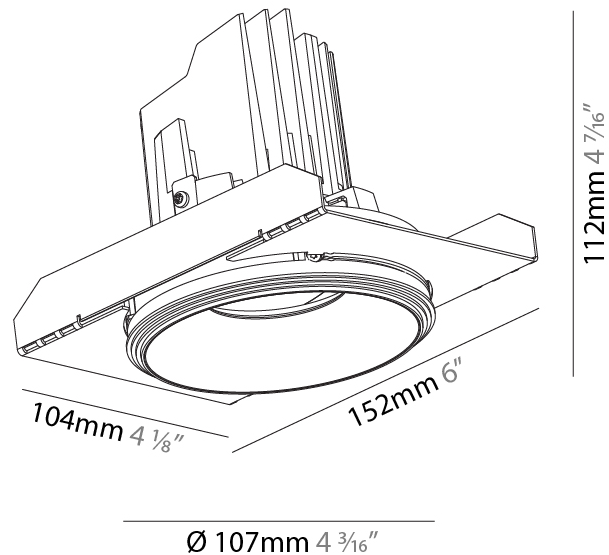

ELECTRICAL

Lamp Type: LED (Zhaga Standard)
Input Wattage (W): 13.2 / 16.5
Total Output Wattage (W): 12.1 / 14.7
Dimming: Tri-Mode (Non-Dimming and Phase Dimming (120Vac only) and 0-10V Dimming)
Driver Included: No
Driver Location: Recessed Housing
Driver Type: Constant Current - Universal
Driver Class: Class 2
Housing: See components
Input Voltage (V): 120 - 277
Constant Current (MA): 350

LED

Number of LEDs: 1
Color Temperature (°K): 2700 / 3000 / 3500 / 4000
Max. Delivered Lumen (lm): 850 / 950 / 1019 / 1040
Nominal Lumen (lm): 960 / 1070 / 1156 / 1180
CRI: >90 CRI
Efficiency (%): 88.5
Lamp Life (hrs): 50000
Upon Request: RGB-W Tunable White Special Color Temperature Special LED

OPTICAL

Reflector°: 10
Adjustability: Rotational 355°; Tilt 10°
Upon Request: Special Beam Angles

RATINGS AND CERTIFICATIONS

Zaneen Group Inc. © 2024, T 1800-388-3382, F 416-247-9319, www.zaneen.com
Certified By: Certified for North American Standards
Available for International specifications by adding "INT" at the end of the existing Model #. For assistance on 'custom' specifications, contact zteam@zaneen.com.
IP Rating: IP20
If a conflict occurs to supply the best product, we reserve the right to change specifications or materials without notice. The most recent specification sheets are found at zaneen.com